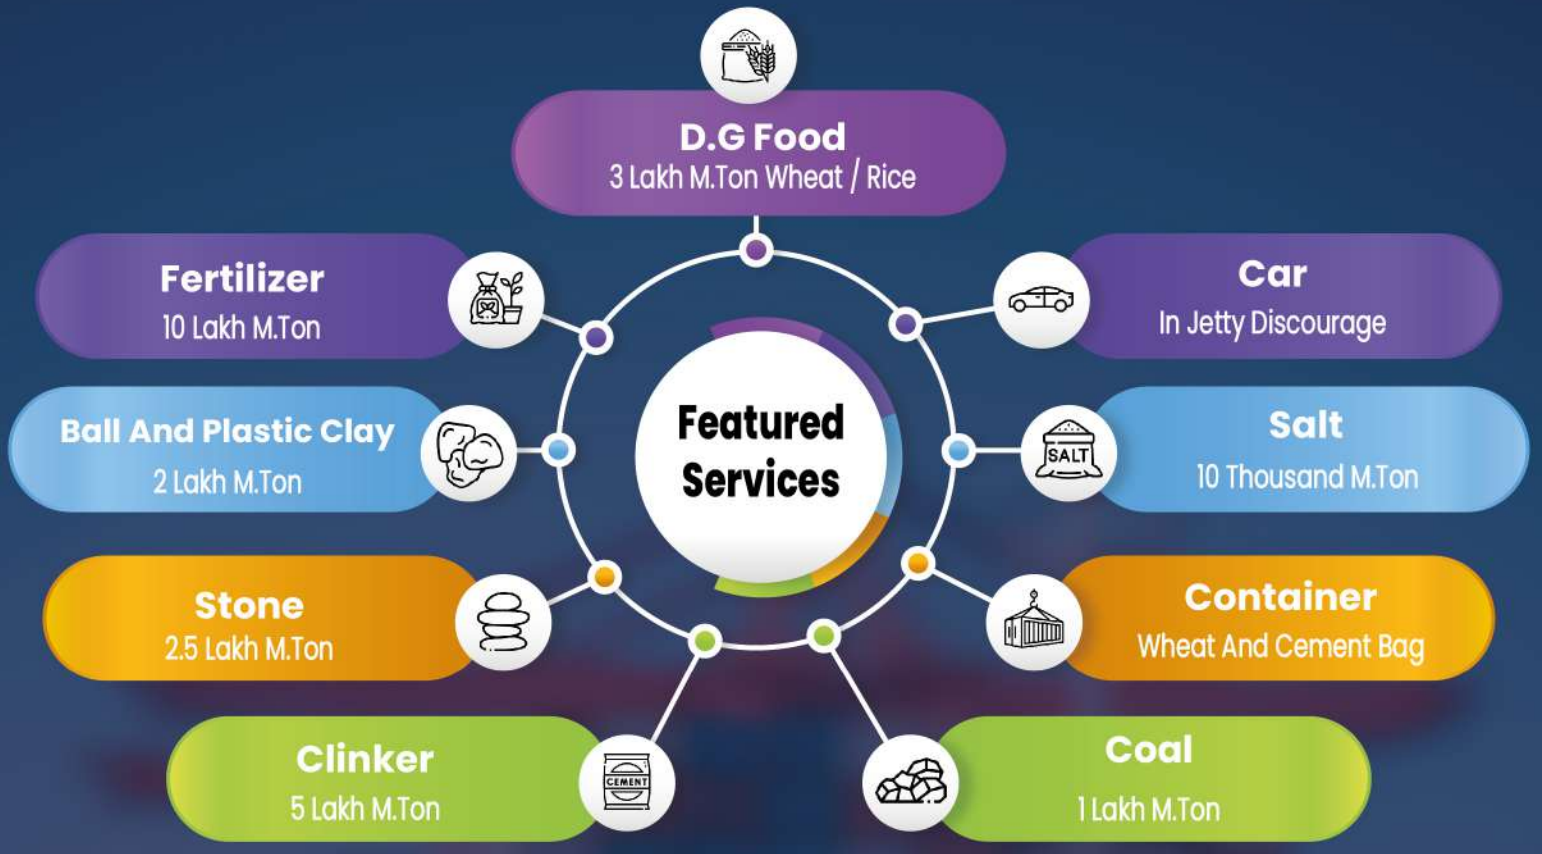

Our Major Clients

BCIC, DG Food, MAKH Shipping, Dubai Bangladesh Cement Mills, Bashundhara Cement factory Prime Shipping, Sena Kollan Cement (Alsis shipping), Stone Bricks Ltd, Razzak Akond & Co, Lusai, Fortune shipping, Bright & Co, Maa Baniijo Bhandar, Shun Shing (Before Denab Shipping Cement Bag) Tusher Ceramics, Rajapur Salt